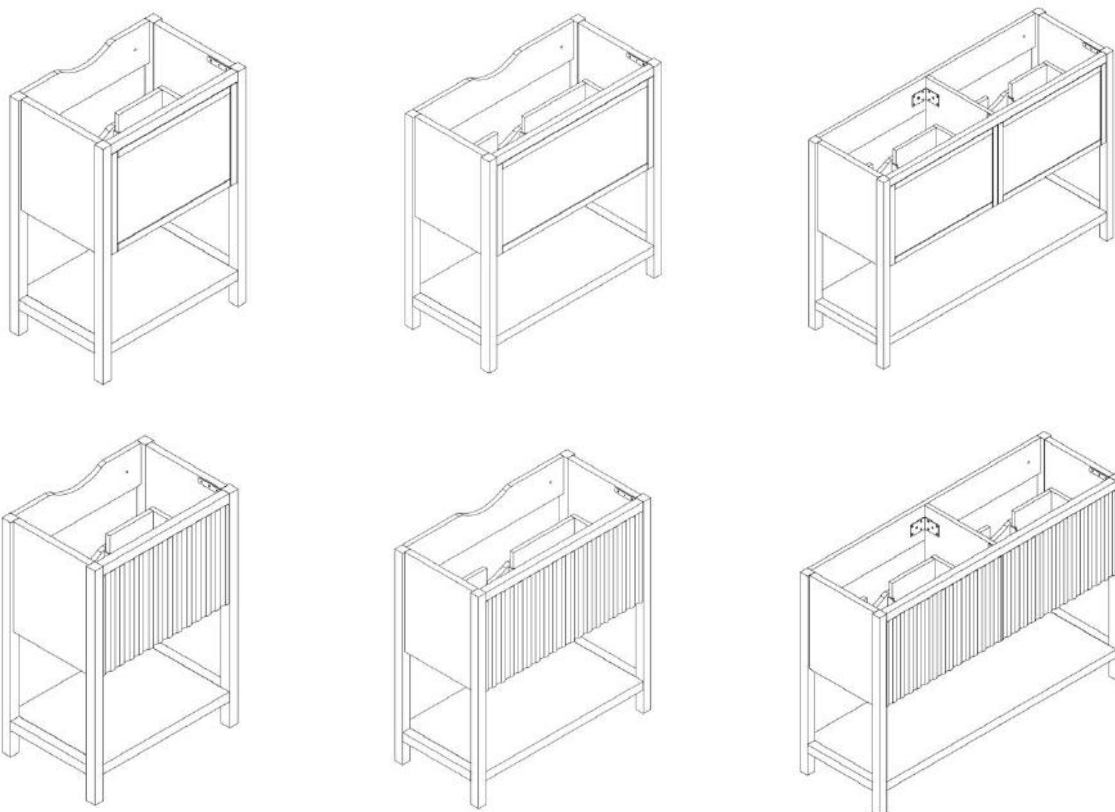

USER MANUAL

Thank you for choosing Better Bathrooms.
Please read this manual before installing your product
and keep for future reference.

better
bathrooms

Product name: Perla Vanity Unit

Product codes: PERLB600/PERLB800/PERLB1206

PERLBG600/PERLBG800/PERLBG1206

PERLO600/PERLO800/PERLO1206

PERLFBG600/PERLFBG800/PERLFBG1206

- **Multi-person assembly**
- **Tools required**
- **We always recommend using professional tradespeople to install your product**

V2_2025.12.24