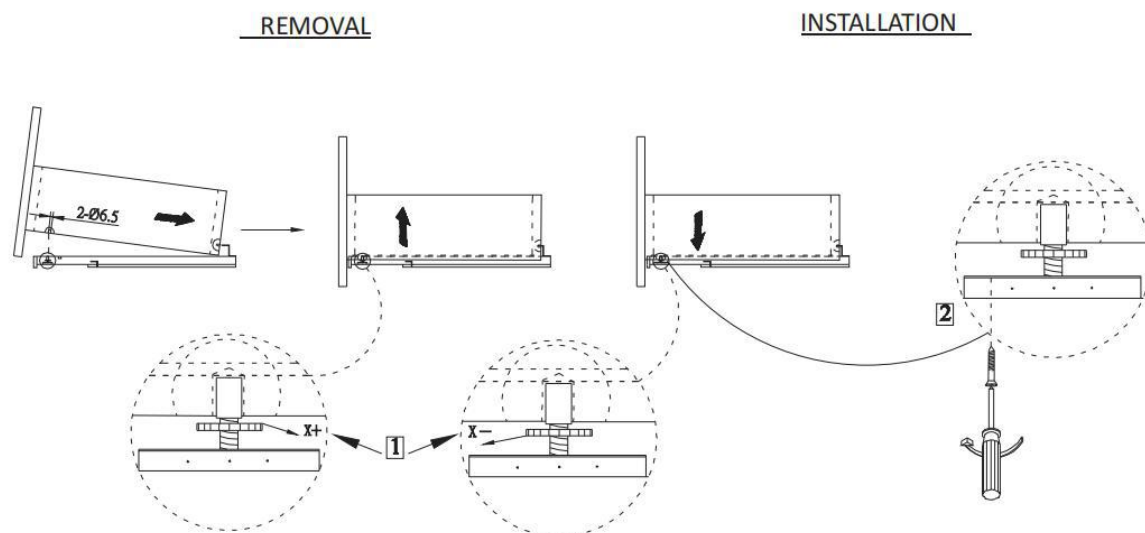

Tape measure
(3m~5m)

Silicone

Pencil

Screwdriver

Cabinet installation:

The room in which the unit is being installed, must be well ventilated.

Please check for pipes and cables prior to drilling, after the position of the wall screws are marked, drill the holes in the wall, using a 10mm drill bit(not supplied), to a depth of approx 65mm.

Insert the wall plugs and tap flush with the wall surface and secure the wall screws into place.

Check the wall screws fitted to the unit are fully tightened.

Troubleshooting:

DRAWER REMOVAL & INSTALLATION