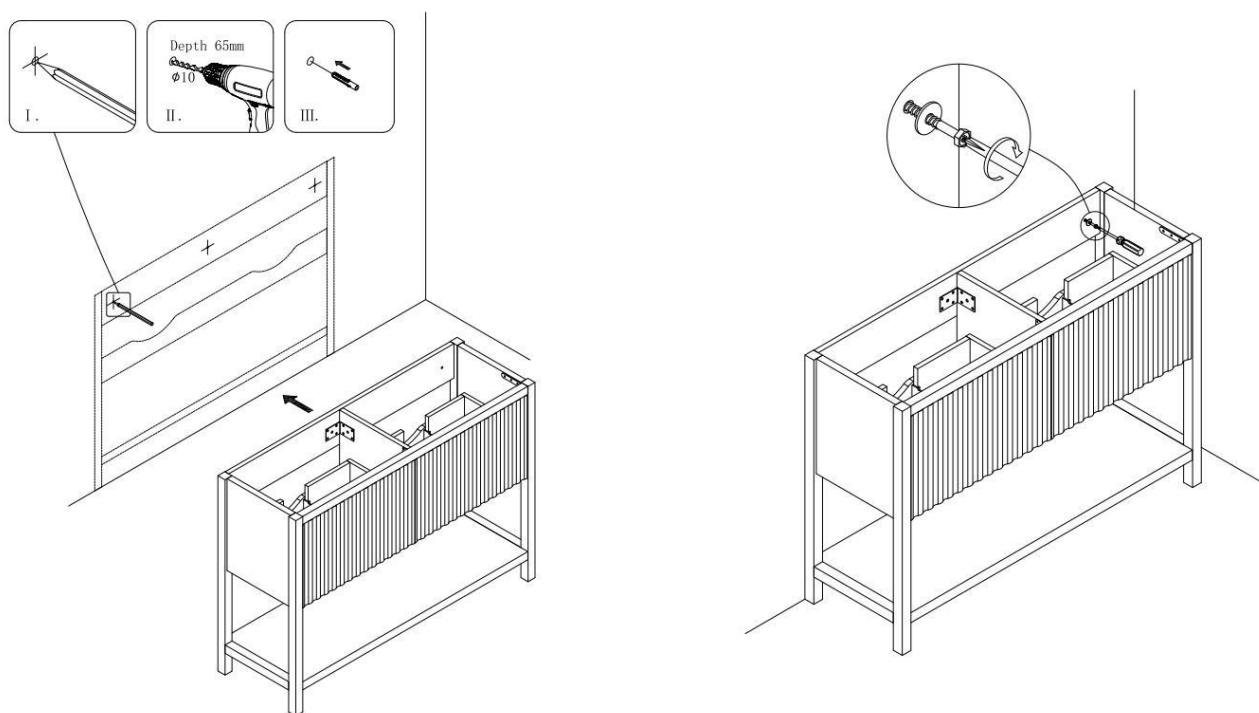

Tape measure
(3m~5m)

Silicone

Pencil

Screwdriver

Cabinet installation:

The room in which the unit is being installed, must be well ventilated.

Please check for pipes and cables prior to drilling, after the position of the wall screws are marked, drill the holes in the wall, using a 10mm drill bit(not supplied), to a depth of approx 65mm.

Insert the wall plugs and tap flush with the wall surface and secure the wall screws into place.

Check the wall screws fitted to the unit are fully tightened.

Troubleshooting:

DRAWER REMOVAL & INSTALLATION